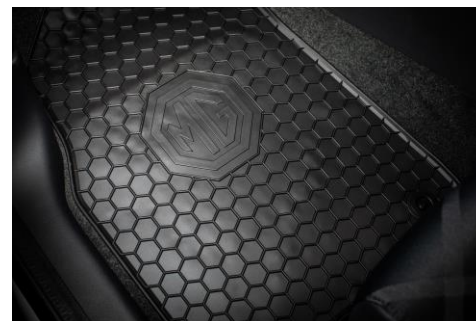

callcentre@mg.co.uk

MG3

Fun | Affordable

Get More

7 YEAR
WARRANTY

Accessories

The fun and affordable MG3 has won over many hearts. And now it's time to make it your own, with our full range of accessories.

See the full range at mg.co.uk/accessories